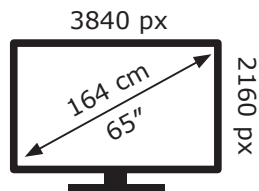

ENERGY

LG Electronics

OLED65CX3LA

133 kWh/1000h

ABCDEF**G**

245 kWh/1000h

2019/2013